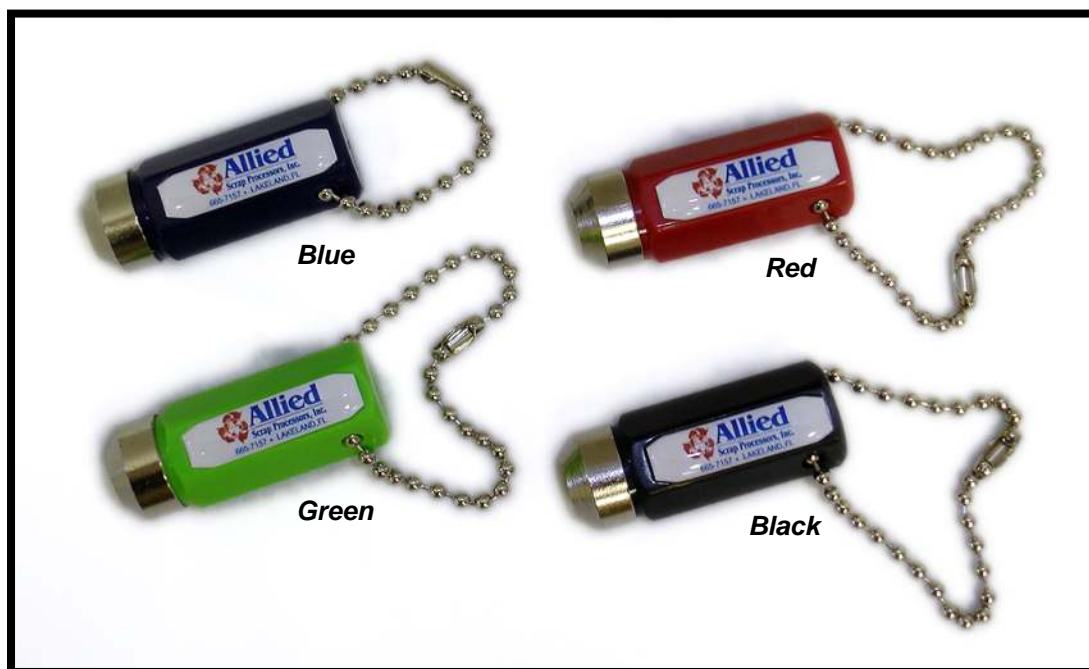

Price Includes Full-Color PVC Emblem as Shown

Prices:	<u>100</u>	<u>250</u>	<u>500</u>	<u>1,000 & Up</u>
	\$2.69 ea.	\$1.99 ea.	\$1.75 ea.	\$1.69 ea.

Set-Up Charge - All (new and repeat) orders: \$25.00