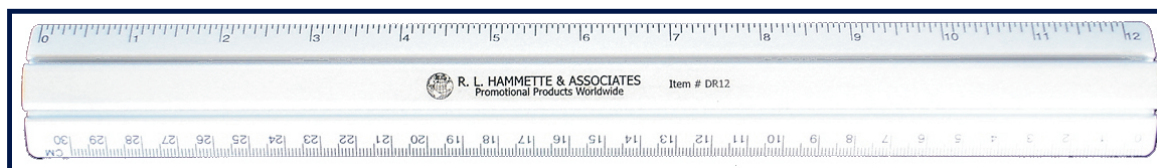

PRICES:

25
\$4.50 ea.

50
\$3.95 ea.

100 & Up
\$3.50 ea.

Price includes Yag Laser Engraving and Acid Black Coloring
Maximum Imprint Area: 1/4" h x 4" w

Personalizations: \$1.50 ea

Set-Up Charge: New Logo or Special Typestyle - \$25.00
No Charge For Straight Line Block Type

Production Time 5 - 7 Working Days

ITEM #DR12-O 12" Desk Ruler with Single Color Screen Imprint Printed Overseas

1,000 Quantity Minimum - \$1.95 ea.

Set-Up Charge: \$50.00

Production Time Four (4) Months

Packaging for both RLH and Overseas Orders: White Box